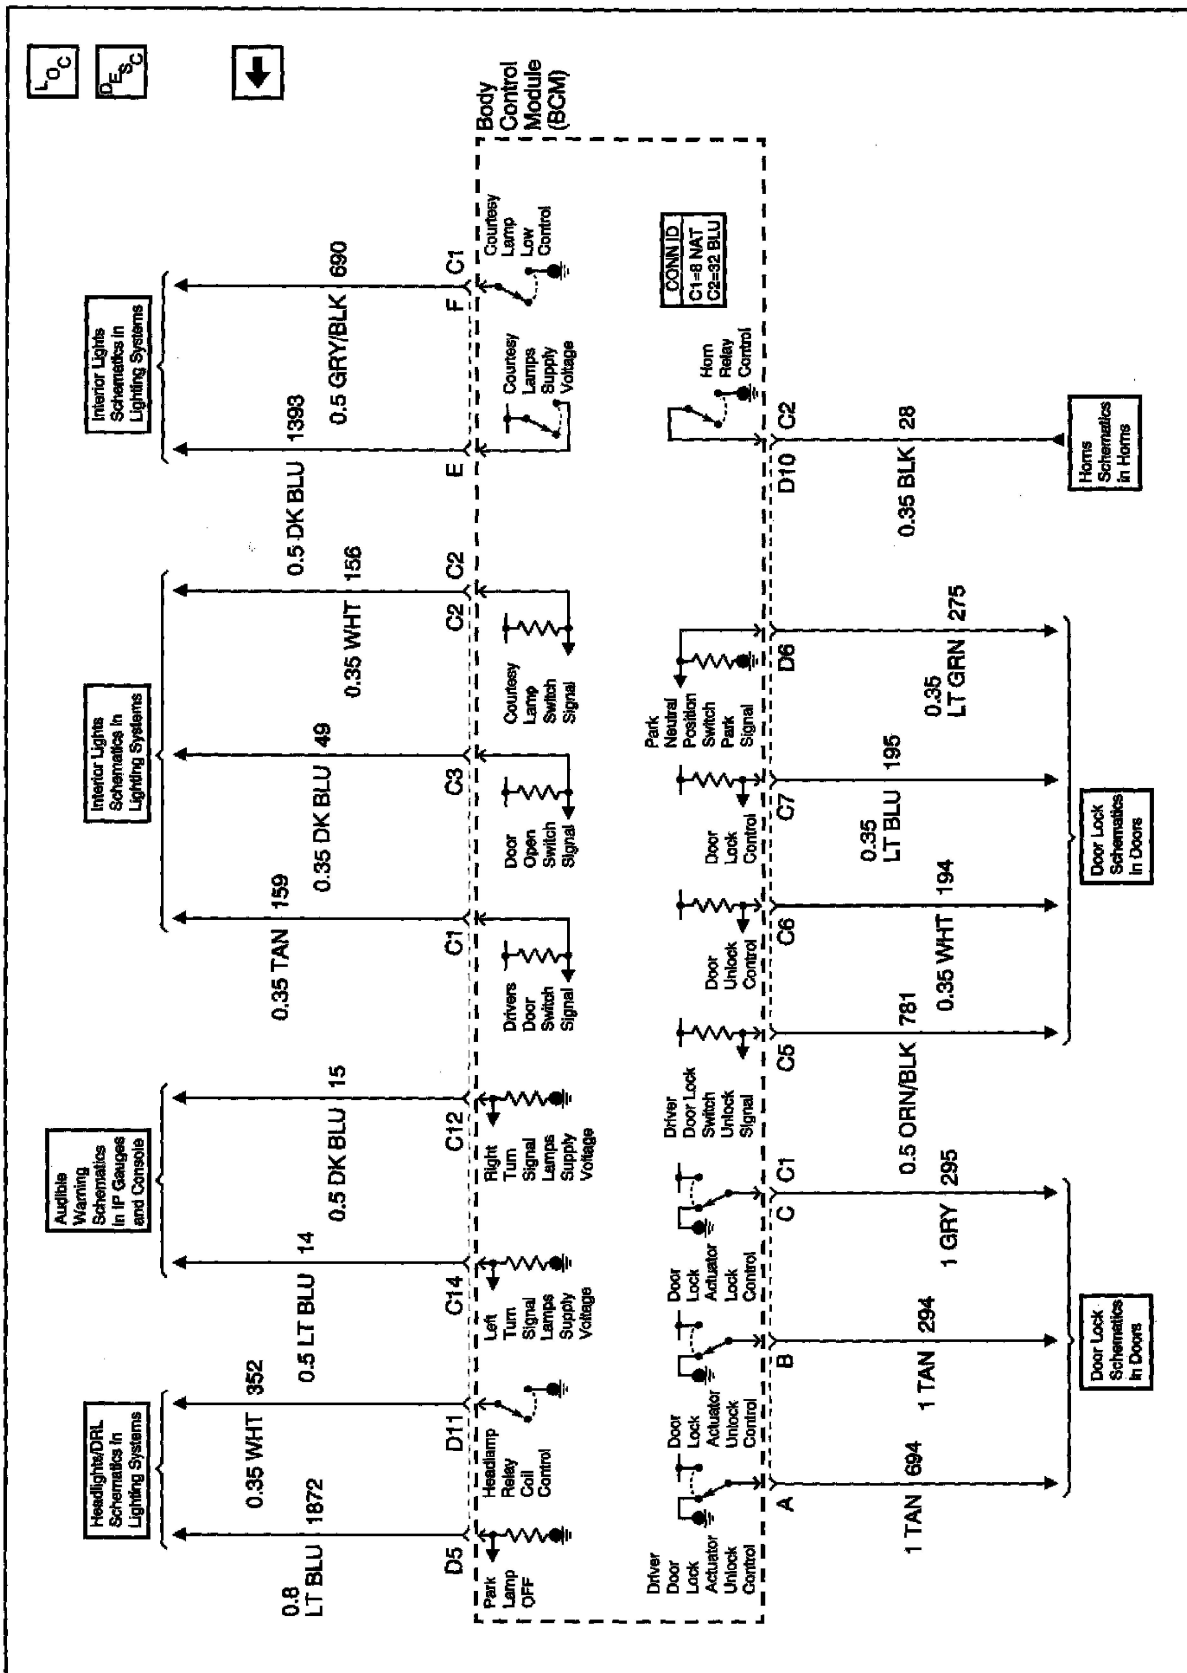

Body Control Module Schematics (Lighting, Door Locks, and Horn References)

782467

Body Control Module Schematics: Lighting, Door Locks, And Horn References