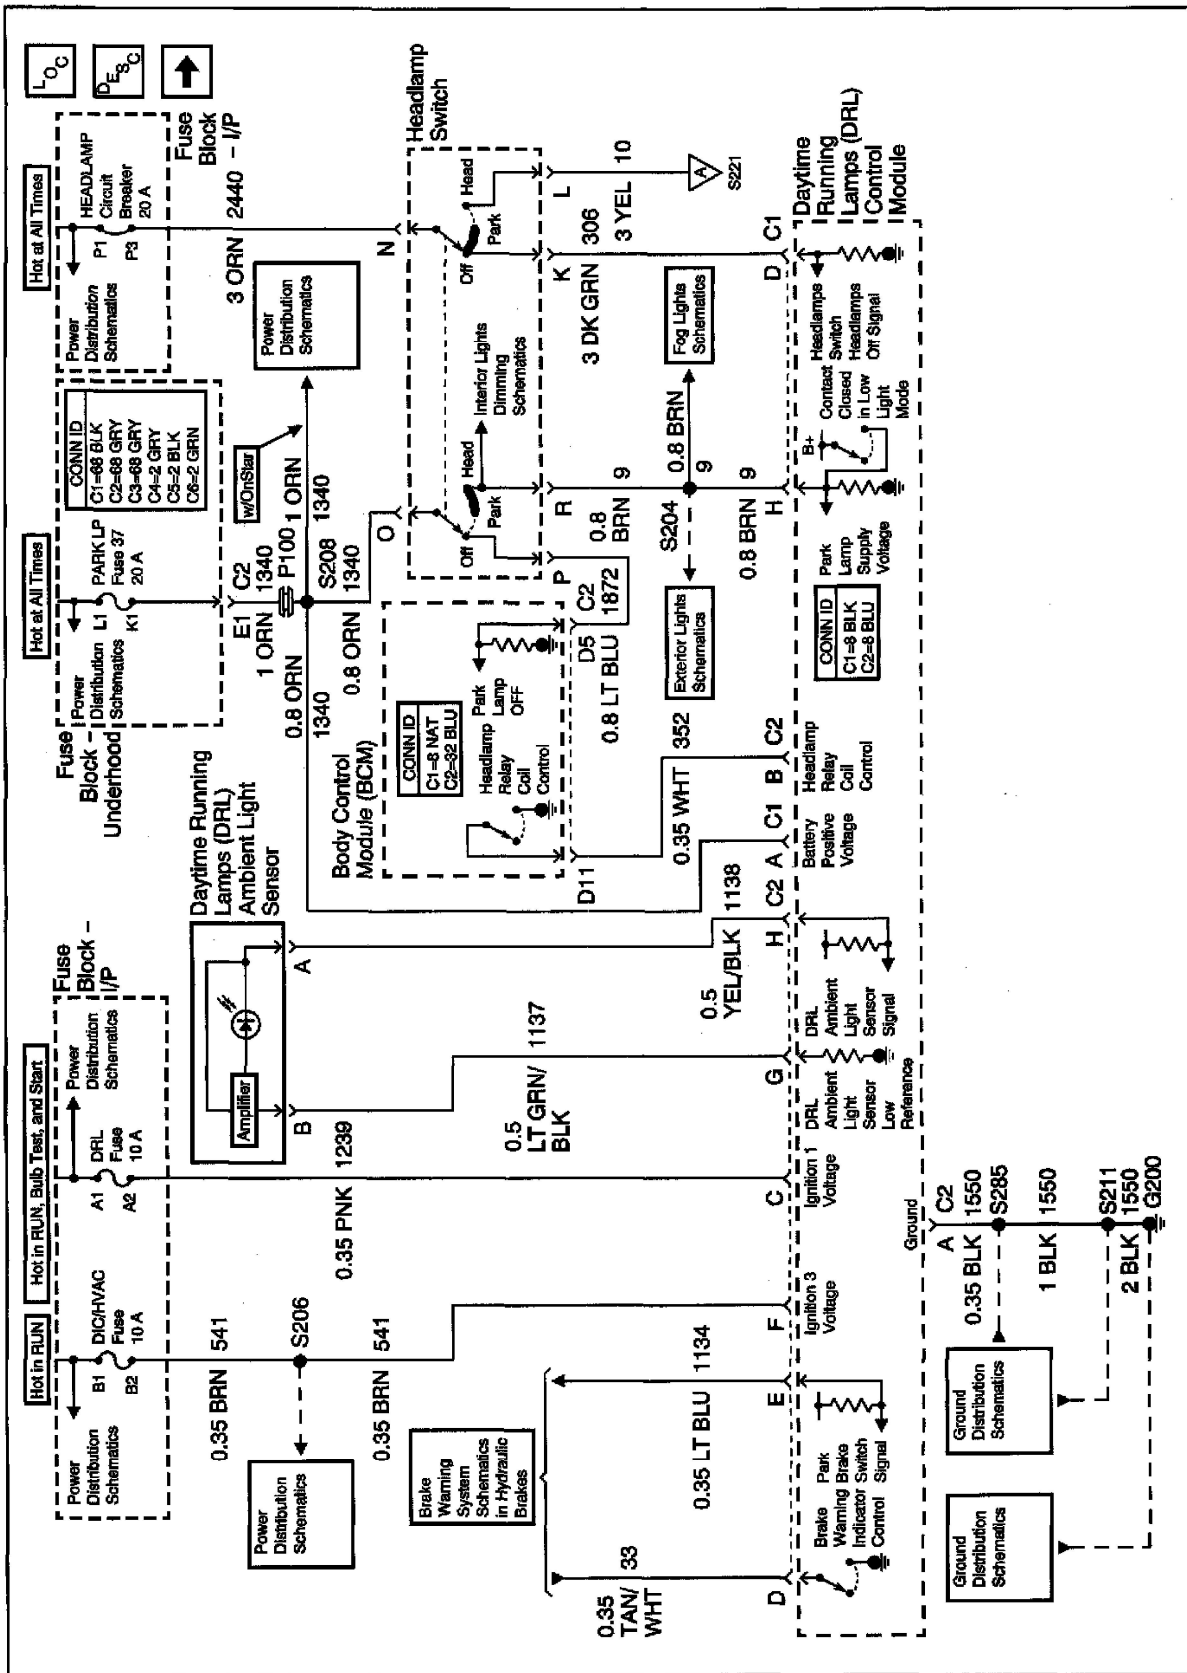

Headlights/Daytime Running Lights (DRL) Schematics (Daytime Running Lamps (DRL) Control Module Inputs)

796873

Headlights/Daytime Running Lights (DRL) Schematics: Daytime Running Lamps (DRL) Control Module Inputs