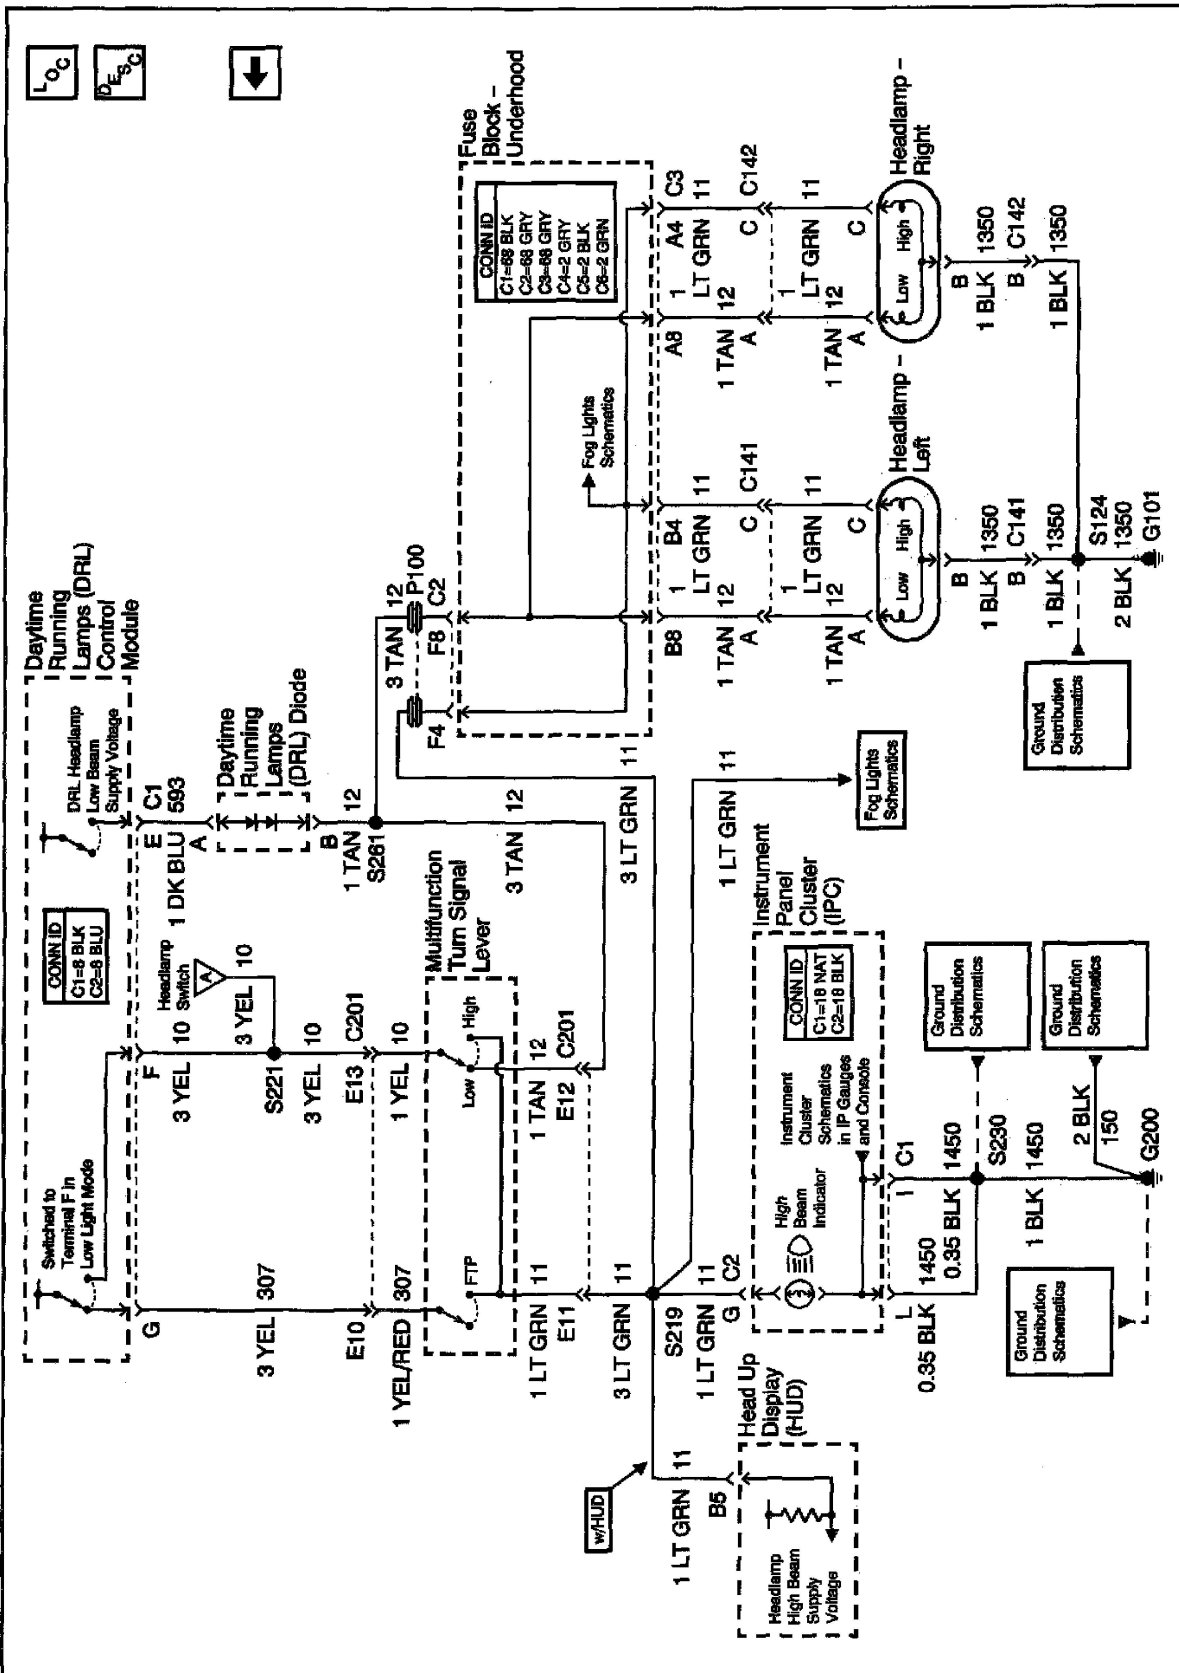

Headlights/Daytime Running Lights (DRL) Schematics (Daytime Running Lamps (DRL) Control Module Outputs)

756874

Headlights/Daytime Running Lights (DRL) Schematics: Daytime Running Lamps (DRL) Control Module Outputs