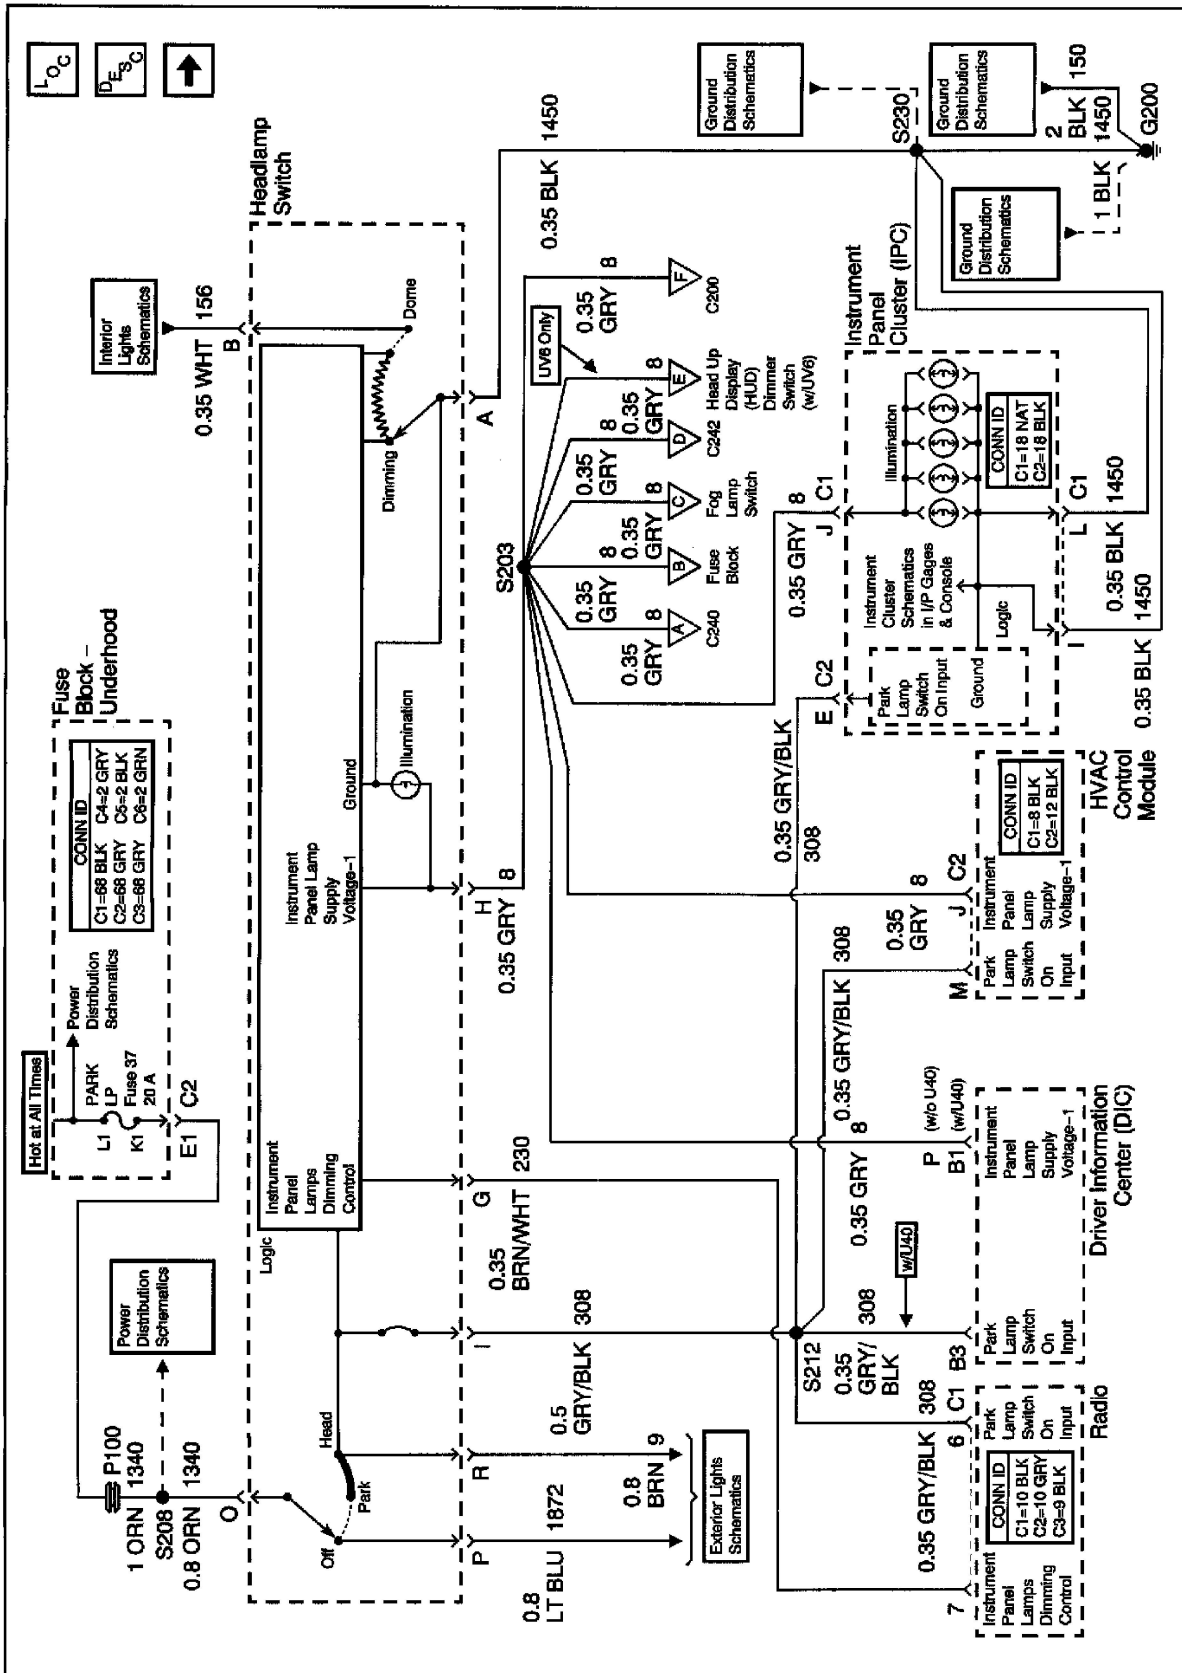

Interior Lights Dimming Schematics (Headlamp Switch and Instrument Panel Lighting)

797498

Interior Lights Dimming Schematics: Headlamp Switch And Instrument Panel Lighting