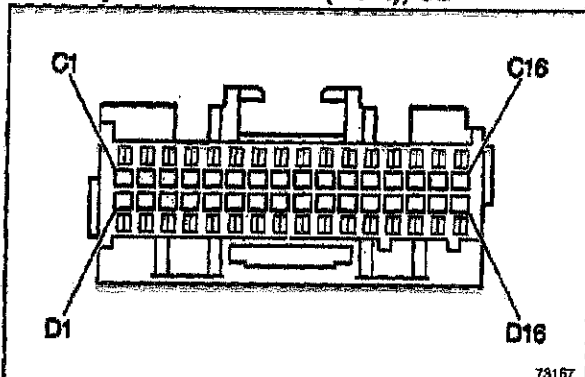

Body Control Module (BCM), C2

79157

Connector Part Information		<ul style="list-style-type: none"> • 12110207 • 32-Way F Micro-Pack 100 Series (BLU) 	
Pin	Wire Color	Circuit No.	Function
D1	BLK/ WHT	238	Seat Belt Switch - Left
D2	LT GRN	80	Key In Ignition Switch Signal
D3	DK BLU/ WHT	653	Chime Module Bit 1 Signal
D4	YEL	443	Accessory Voltage
D5	LT BLU	1872	Park Lamp OFF
D6	LT GRN	275	Park Neutral Position Switch Park Signal
D7-D8	—	—	Not Used
D9	BLK	707	RAP Relay Coil Control
D10	BLK	28	Horn Relay Control
D11	WHT	352	Headlamp Relay Coil Control
D12	DK GRN/ WHT	529	Seat Belt Indicator Supply Voltage
D13	RED/BLK	744	Trunk Ajar Switch Signal
D14	LT GRN	1828	Shock Sensor Signal (RPO UA6)
D15	YEL	748	Security Indicator Control (RPO UA6)
D16	—	—	Not Used