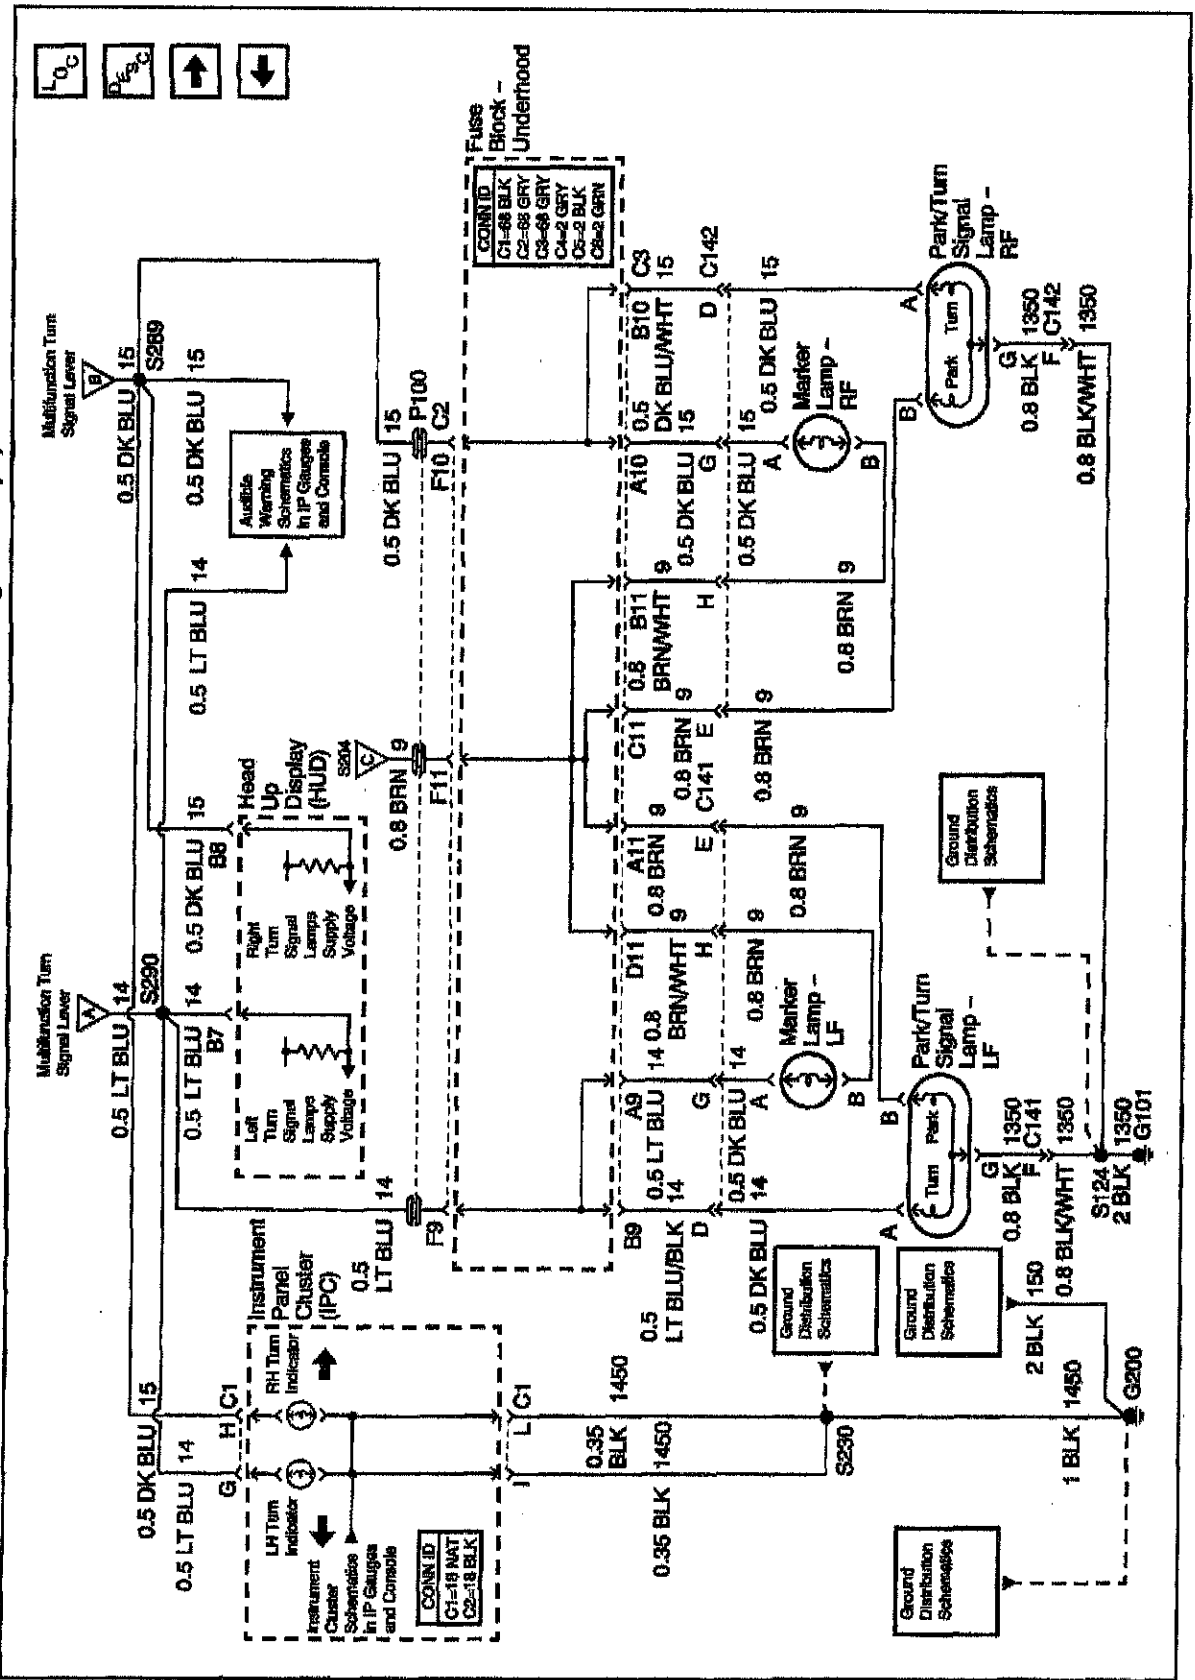

Exterior Lights Schematics (Front Park and Turn Signal Lamps)

Exterior Lights Schematics: Front Park And Turn Signal Lamps

737073