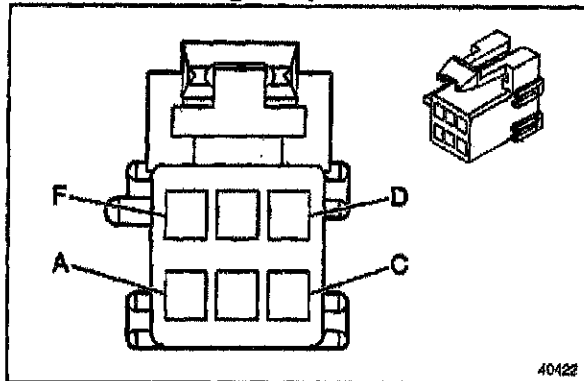

Fog Lamp Switch

40422

| Connector Part Information | | <ul style="list-style-type: none"> • 120654762 • 6-Way F Metri-Pack 150 Series (GRY) | |
|-----------------------------------|------------|--|--|
| Pin | Wire Color | Circuit No. | Function |
| A | LT GRN | 11 | Headlamp High Beam Supply Voltage |
| B | BLK | 1450 | Ground |
| C | GRY | 8 | Instrument Panel Lamp Supply Voltage - 1 |
| D | — | — | Not Used |
| E | BRN | 9 | Park Lamp Supply Voltage |
| F | YEL | 317 | Fog Lamp Relay Coil Supply Voltage |