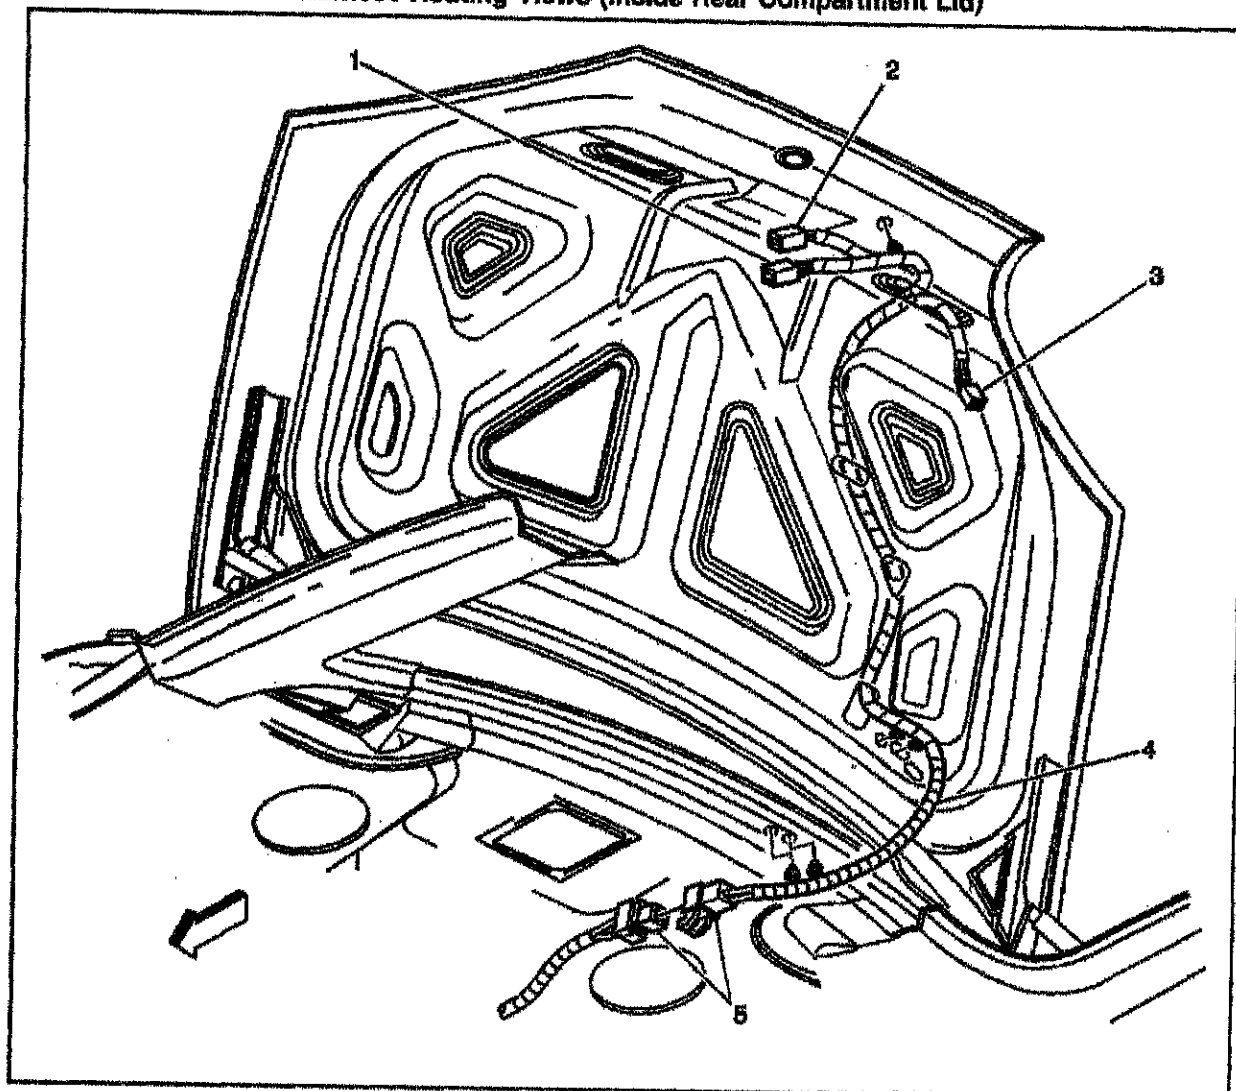

Harness Routing Views (Inside Rear Compartment Lid)

752824

Legend

- | | |
|--|---------------------------|
| (1) Rear Compartment Courtesy Lamp Switch, Connector | (4) Rear Deck Lid Harness |
| (2) Rear Compartment Lid Lock release Actuator, Connector | (5) C430 |
| (3) Rear Compartment Key Cylinder Lock Switch, Connector (W/UA6) | |

Harness Routing Views (Inside Rear Compartment Lid)