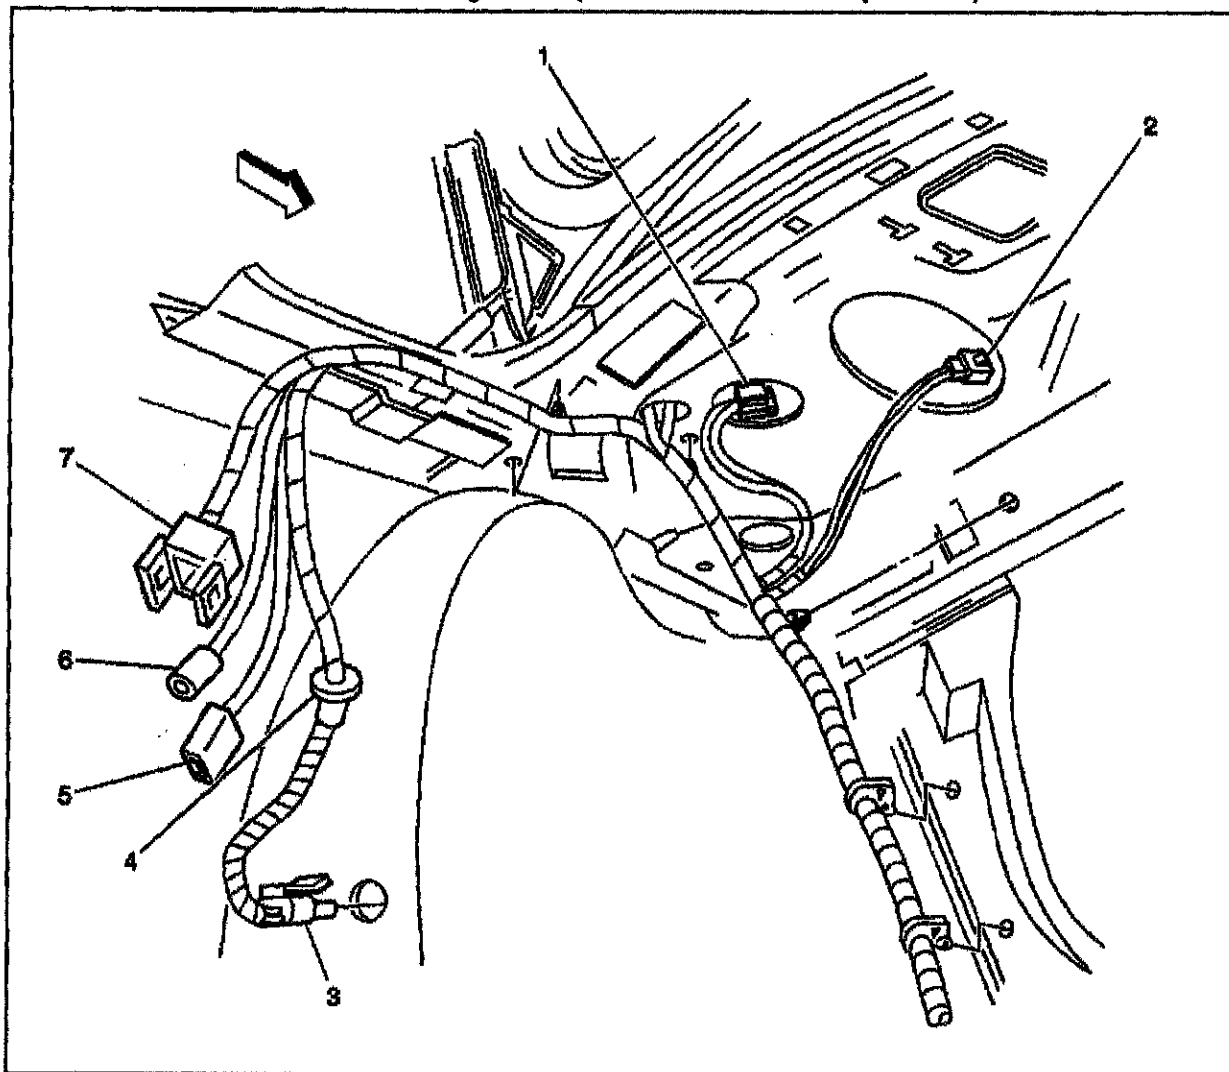

Harness Routing Views (Left Side of Rear Compartment)

782617

Legend

- | | |
|---|--|
| (1) Speaker - LR, Connector | (5) C423 |
| (2) Speaker - LR Subwoofer, Connector | (6) Cellular Telephone Antenna Coaxial Cable Connector |
| (3) Evaporative Emission (EVAP) Canister Vent Solenoid, Connector | (7) Global Positioning Satellite (GPS) Antenna Coaxial Cable Connector |
| (4) P425 | |

Harness Routing Views (Left Side Of Rear Compartment)