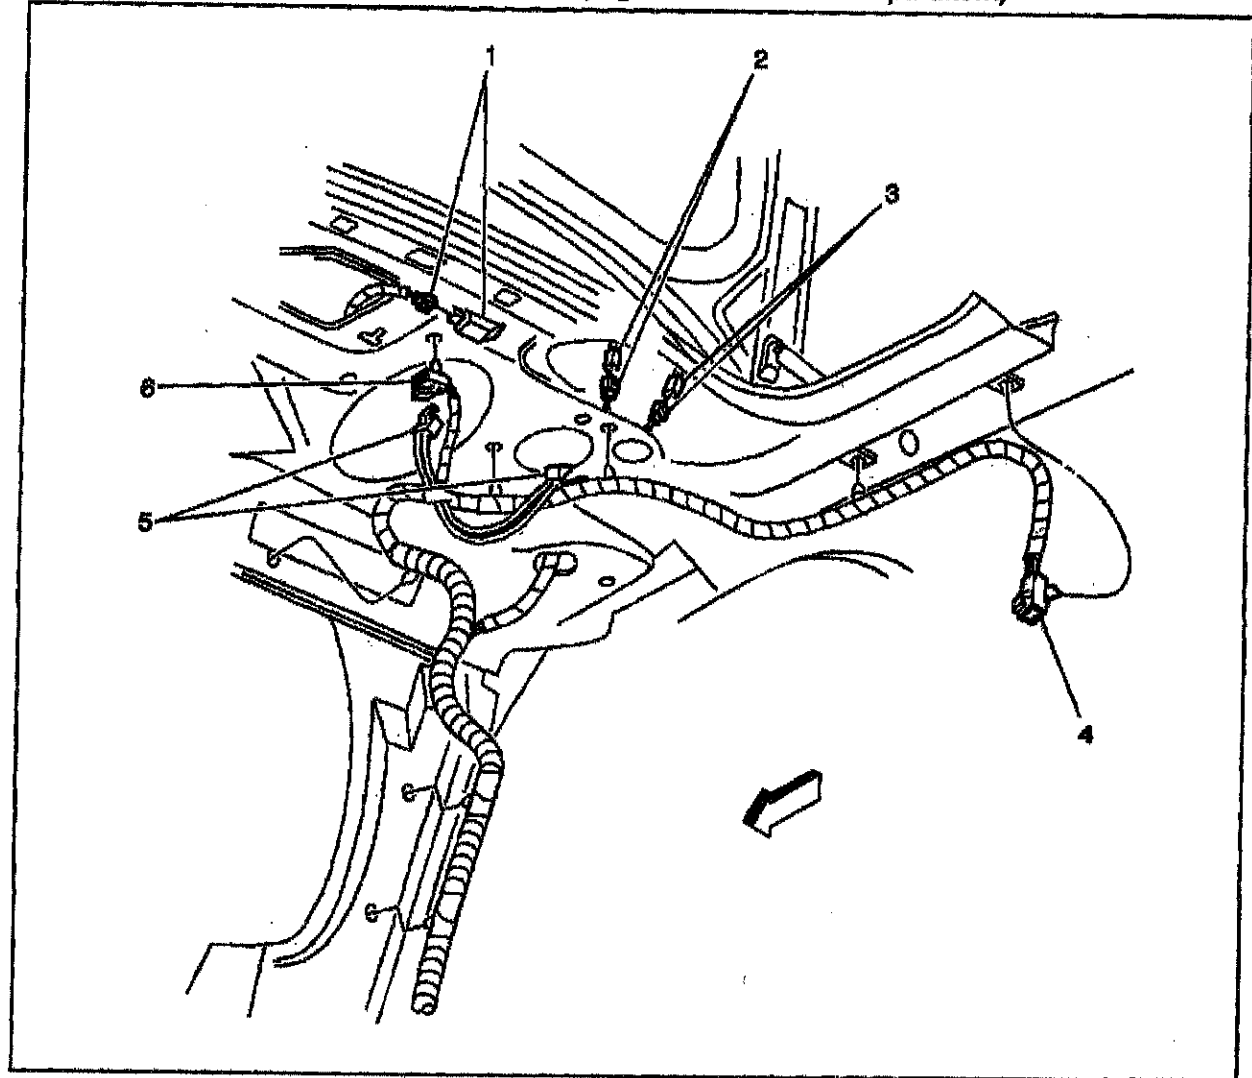

Harness Routing Views (Right Side of Rear Compartment)

762620

Legend

- (1) Rear Compartment Courtesy Lamp
- (2) C390
- (3) C395
- (4) C400
- (5) Speaker RR Subwoofer, Connector (RPO U85)
- (6) C430

Harness Routing Views (Right Side Of Rear Compartment)