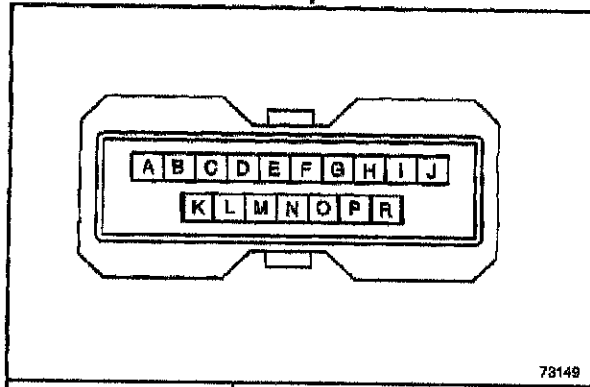

### Headlamp Switch

78149

<b>Connector Part Information</b>		<ul style="list-style-type: none"> <li>• 12059993</li> <li>• 17-Way F Metri-Pack Mixed Series (BLK)</li> </ul>	
Pin	Wire Color	Circuit No.	Function
A	BLK	1460	Ground
B	WHT	156	Courtesy Lamp Switch Signal
C-F	—	—	Not Used
G	BRN/WHT	230	Instrument Panel Lamps Dimming Control
H	GRY	8	Instrument Panel Lamp Supply Voltage
I	GRY/BLK	308	Park Lamp Switch On Input