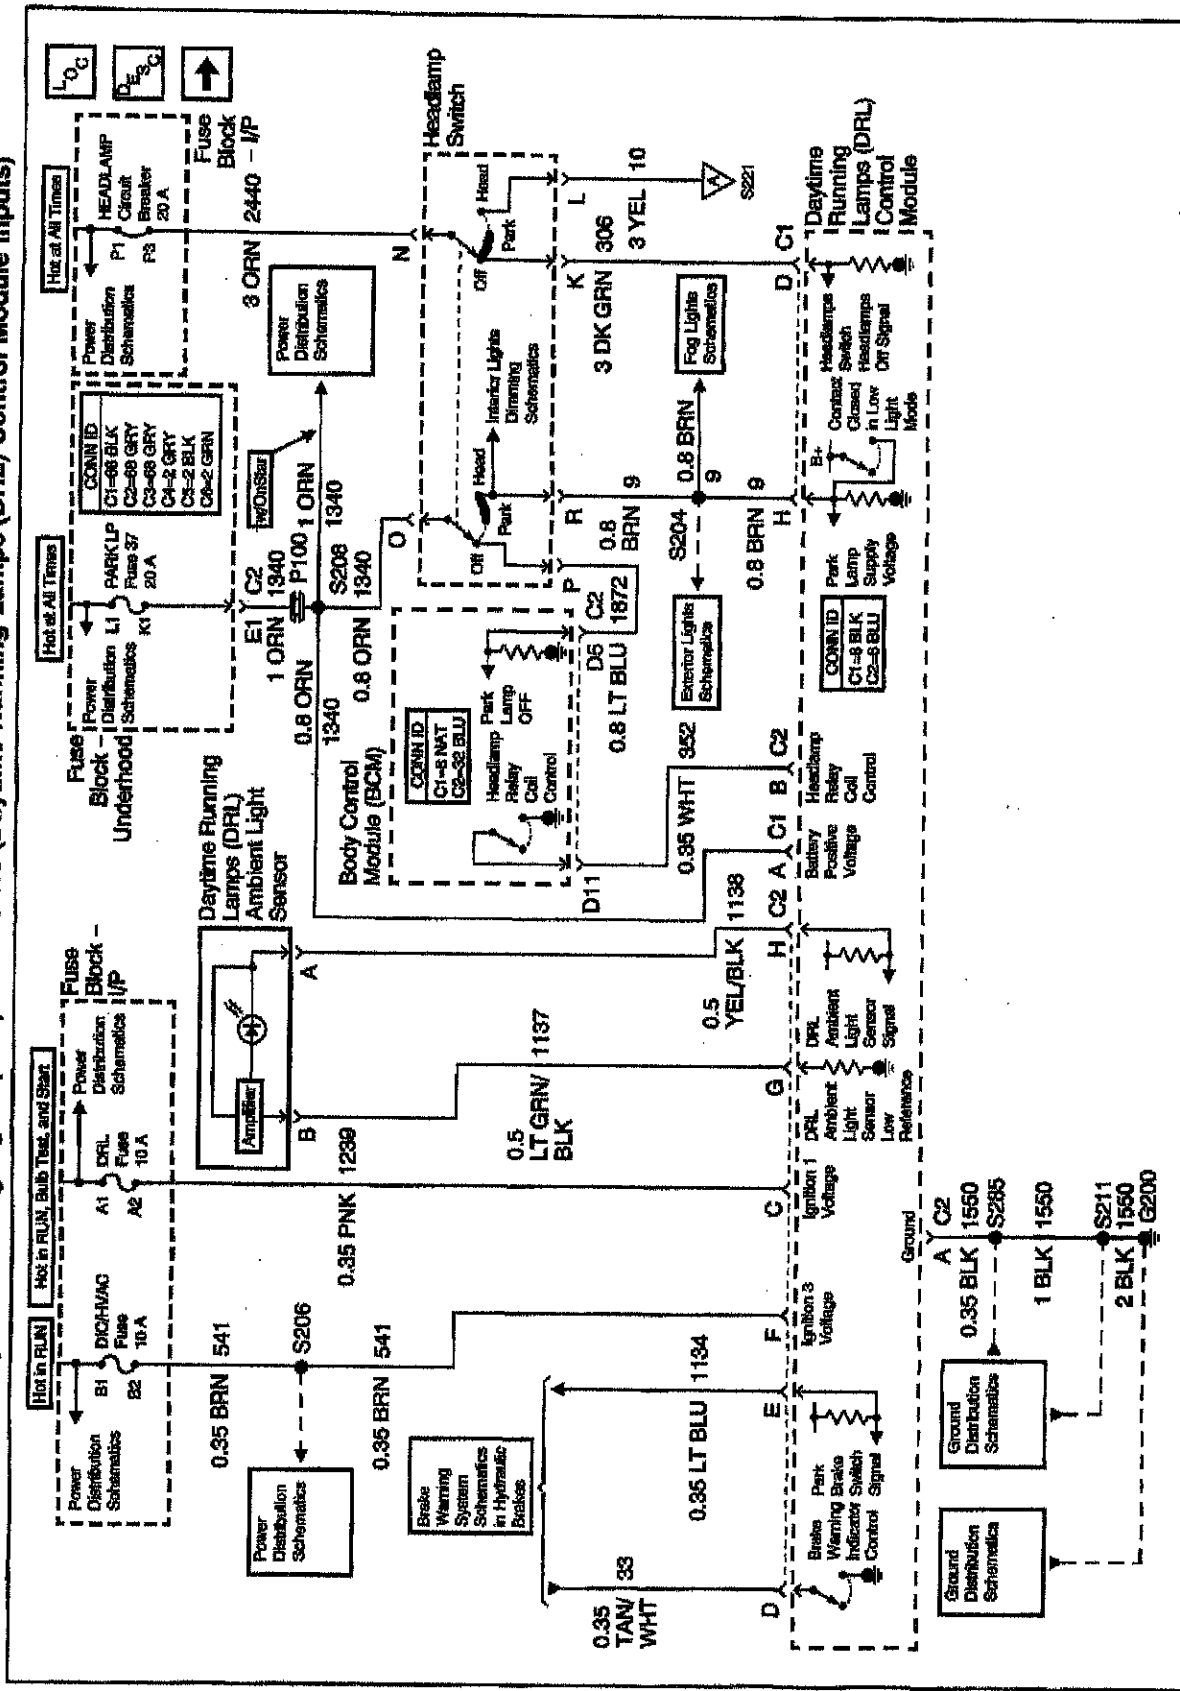

Headlights/Daytime Running Lights (DRL) Schematics (Daytime Running Lamps (DRL) Control Module Inputs)

796873

Headlights/Daytime Running Lights (DRL) Schematics: Daytime Running Lamps (DRL) Control Module Inputs