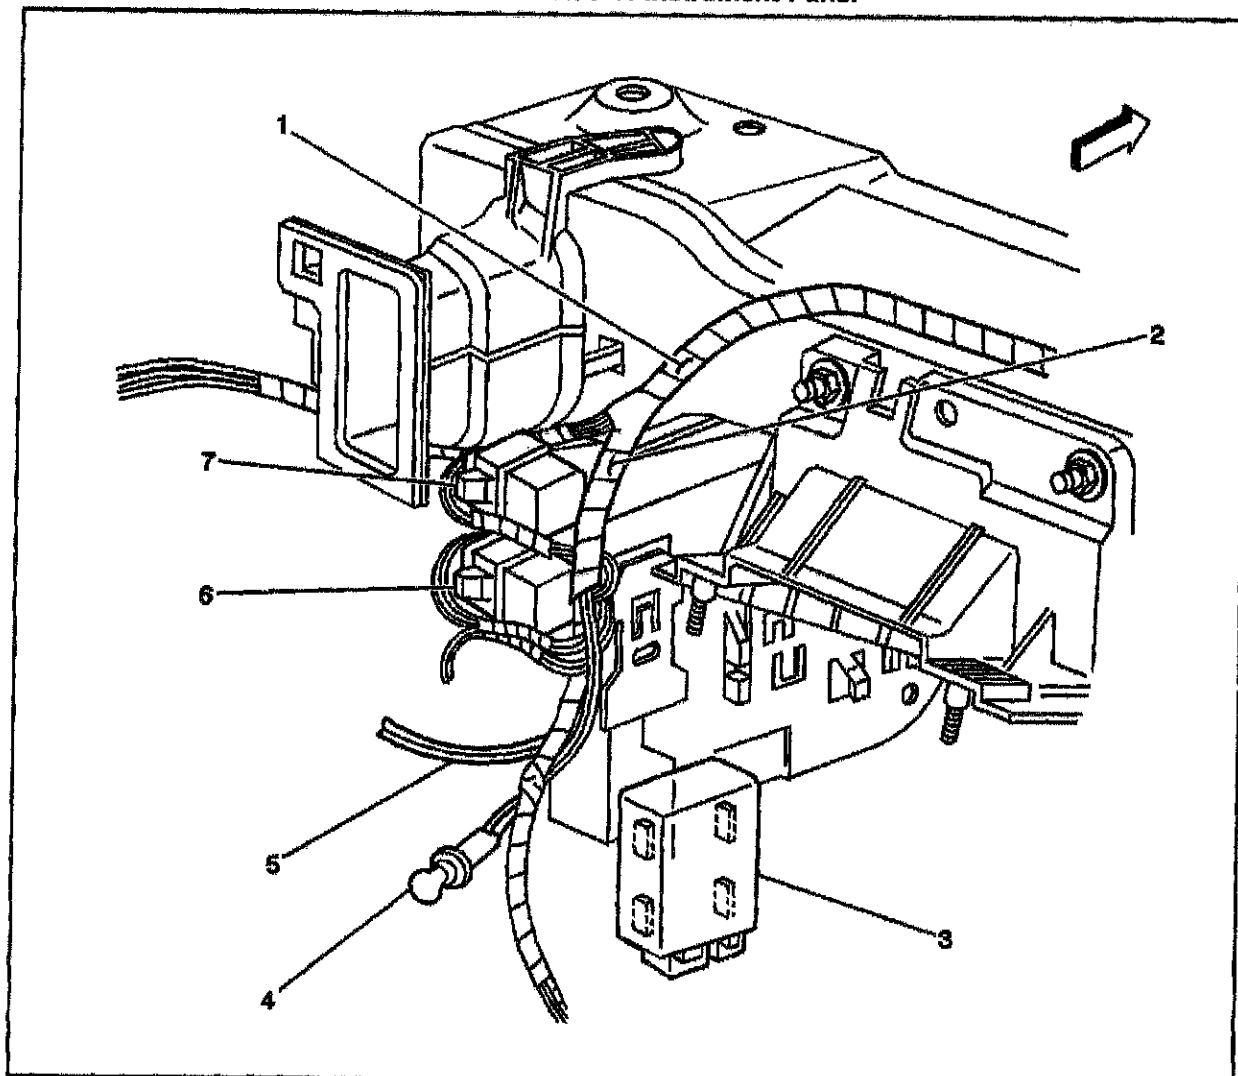

Below LH Side of Instrument Panel

621726

Legend

- | | |
|--|--|
| (1) S282 | (5) Daytime Running Lamps (DRL) Diode |
| (2) S265 | (6) Turn Signal/Hazard Flasher Module |
| (3) Daytime Running Lamps (DRL) Control Module | (7) Rear Compartment Lid Release Relay |
| (4) Footwell Courtesy Lamp - Left | |

Locations View