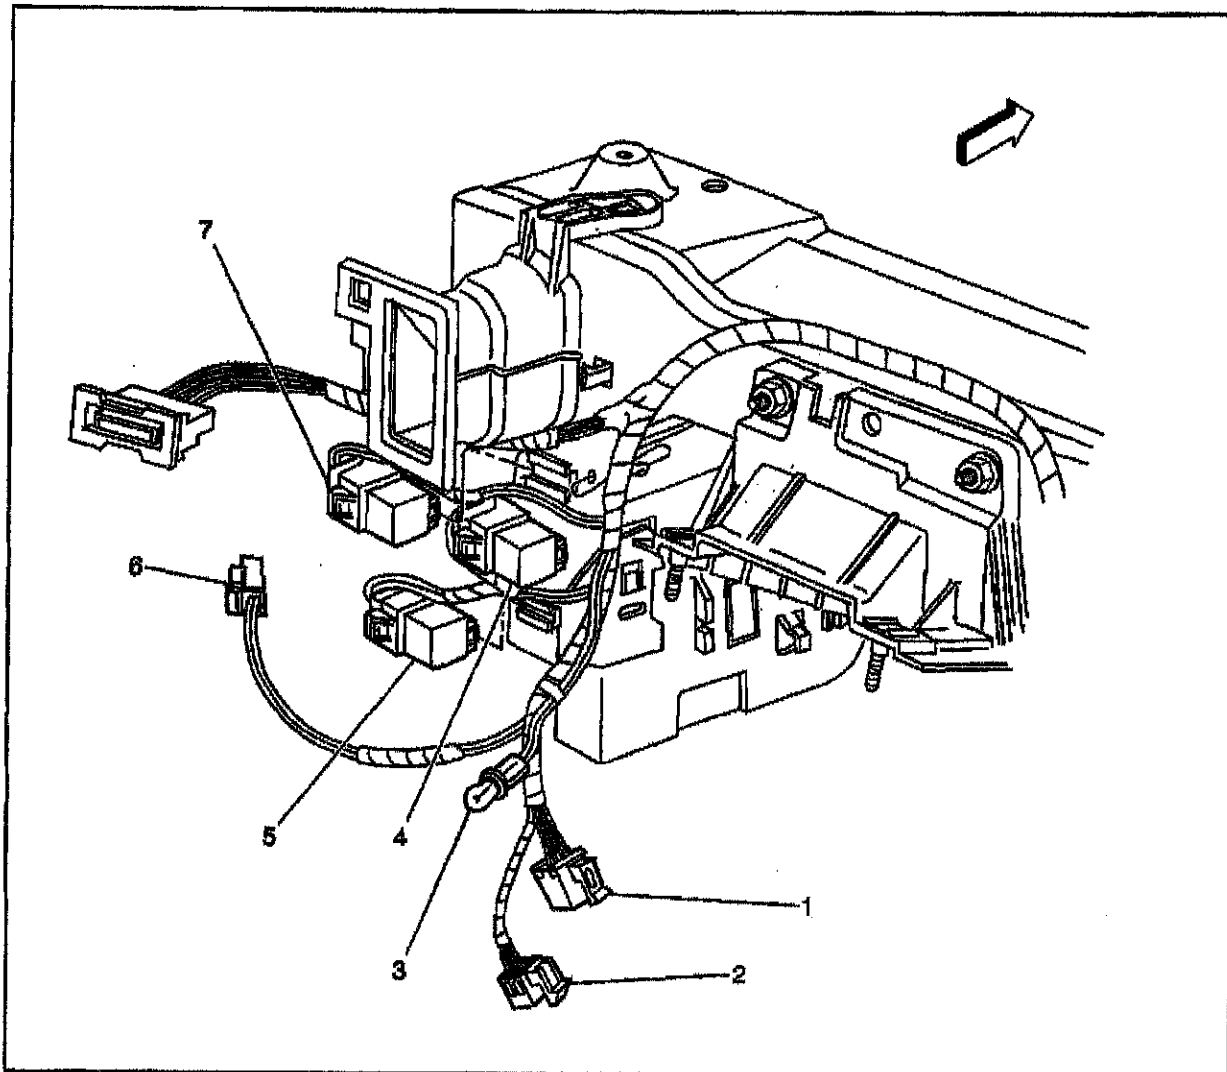

LH Side of V/P

588743

**Legend**

- |  |  |
|--|--|
| (1) Daytime Running Lamps (DRL) Control Module, C2 | (4) Theft Deterrent Relay              |
| (2) Daytime Running Lamps (DRL) Control Module, C1 | (5) Rear Compartment Lid Release Relay |
| (3) Footwell Courtesy Lamp - Left                  | (6) Headlamp Switch, Connector         |
|  | (7) Turn Signal/Hazard Flasher Module  |

**Locations View**