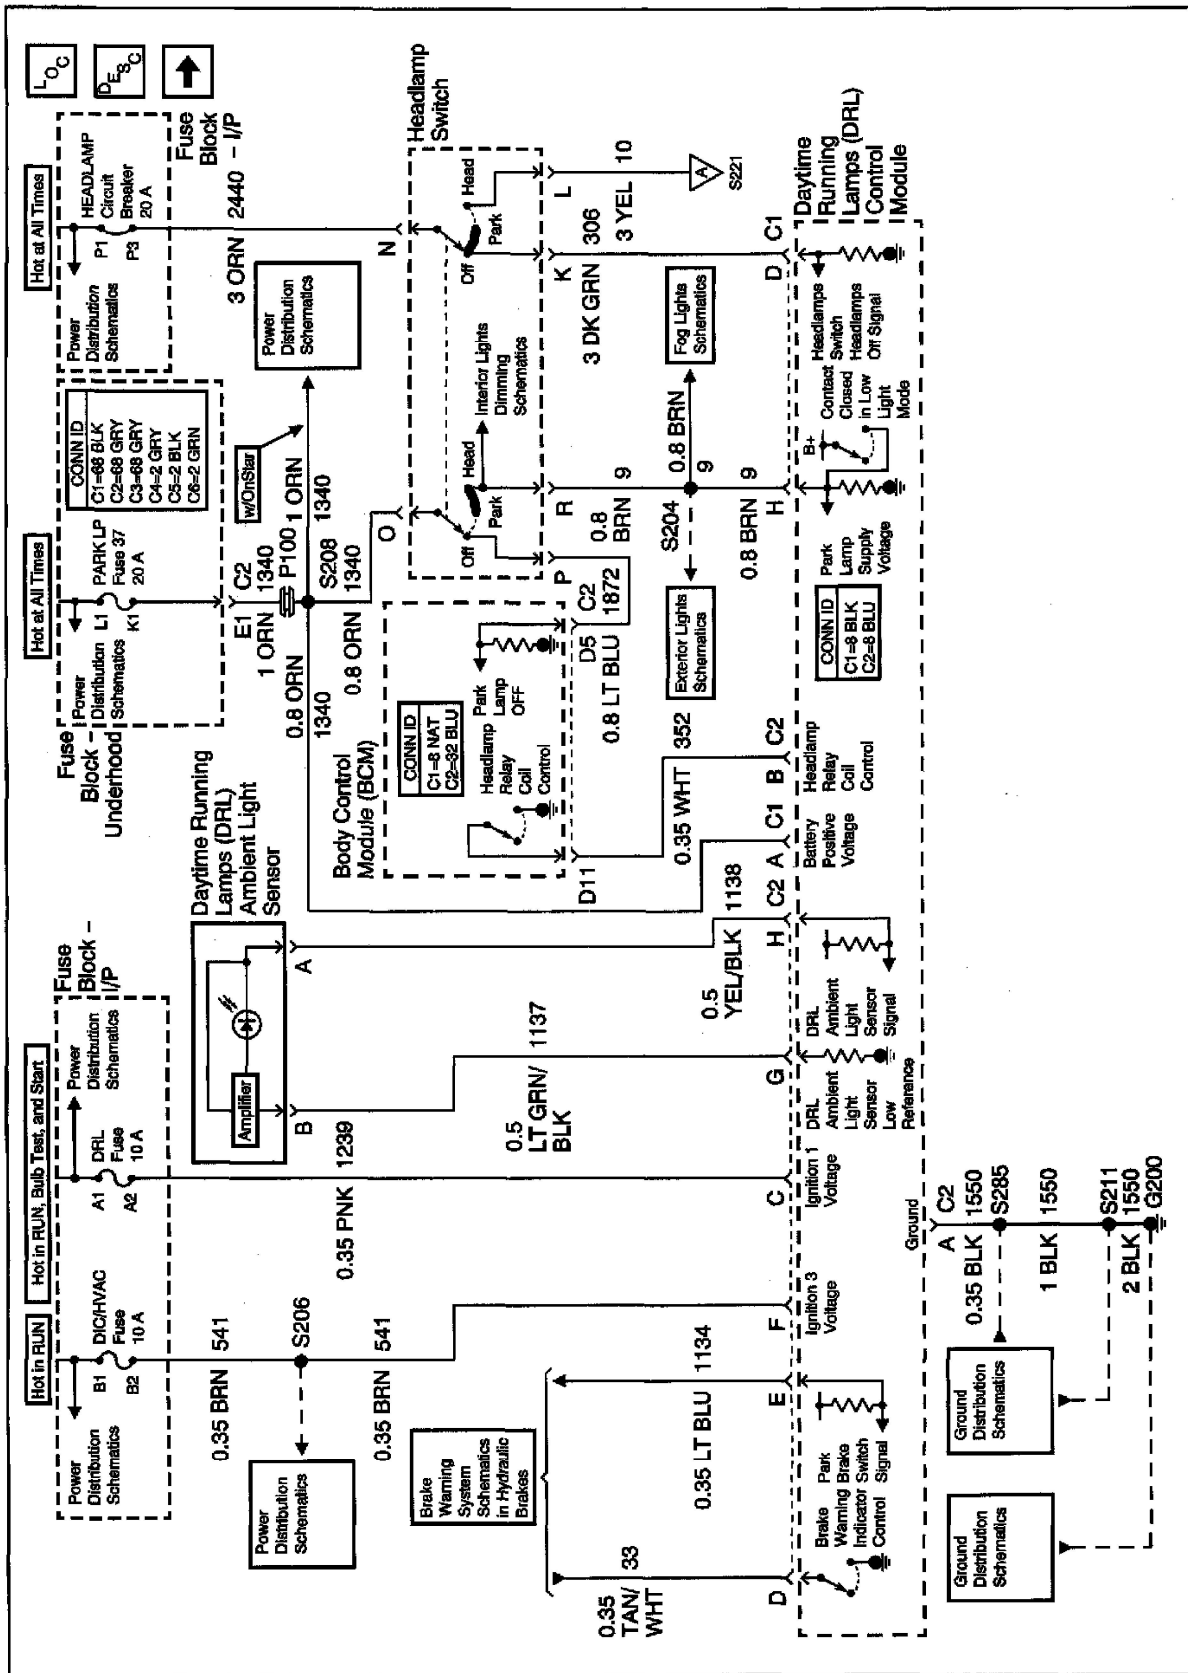

Headlights/Daytime Running Lights (DRL) Schematics: Daytime Running Lamps (DRL) Control Module Inputs

796873

Headlights/Daytime Running Lights (DRL) Schematics: Daytime Running Lamps (DRL) Control Module Inputs