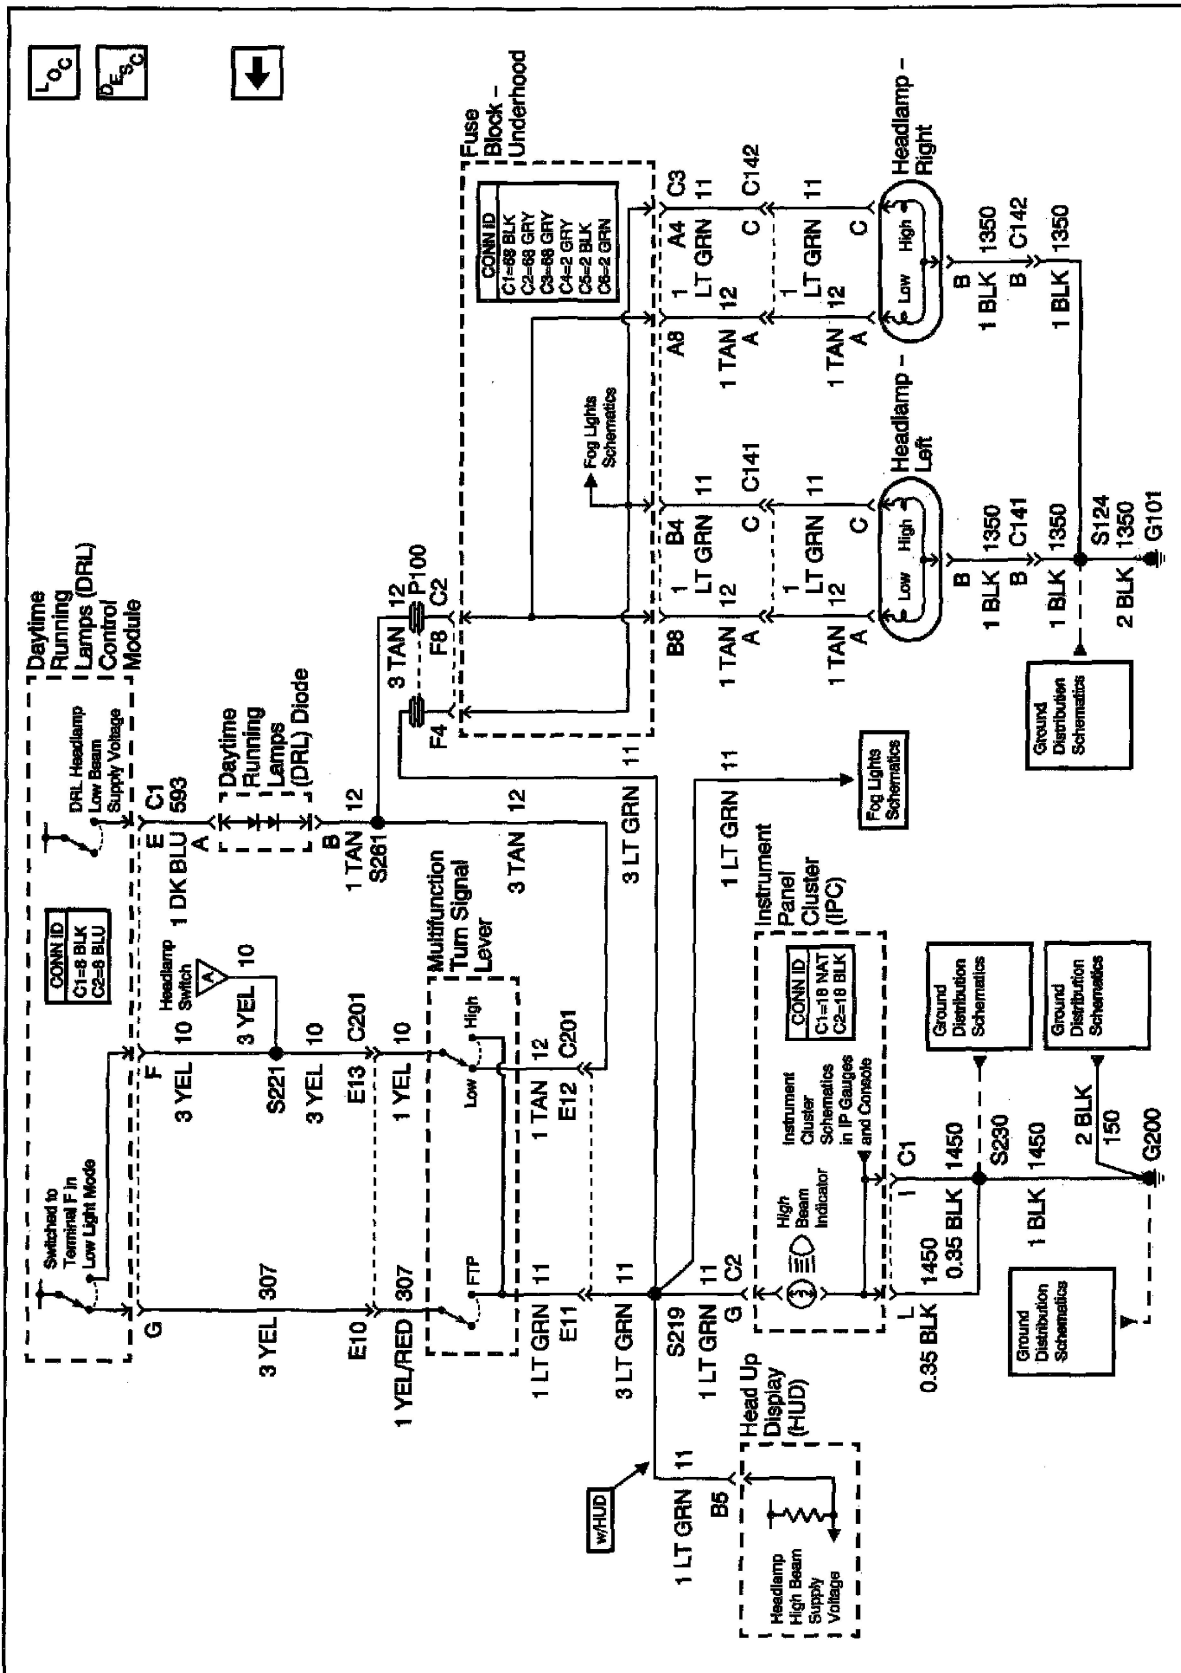

Headlights/Daytime Running Lights (DRL) Schematics (Daytime Running Lamps (DRL) Control Module Outputs)

756874

Headlights/Daytime Running Lights (DRL) Schematics: Daytime Running Lamps (DRL) Control Module Outputs