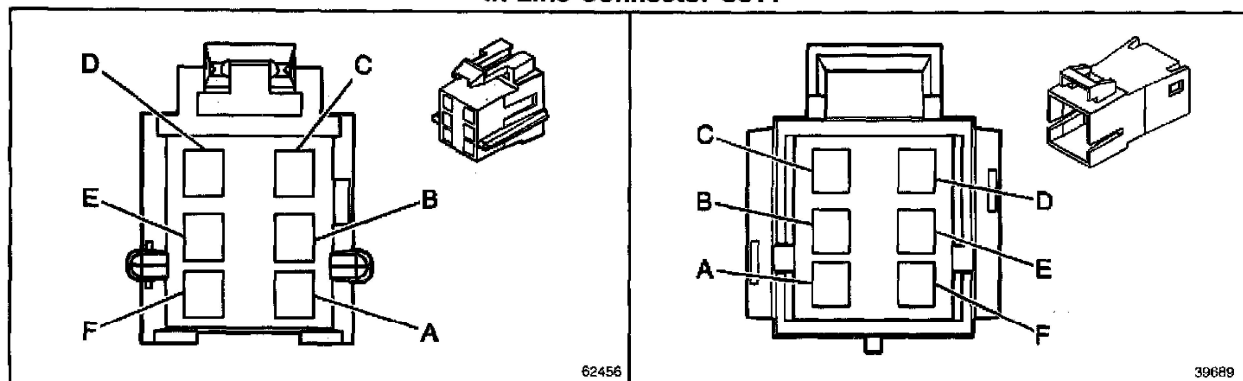

In-Line Connector C311

Connector Part Information		• 12064752 • 6-Way F Metri-Pack 280 Series (BLK)		Connector Part Information		• 12162075 • 6-Way M Metri-Pack 280 Series (BLK)	
Pin	Wire Color	Circuit No.	Function	Pin	Wire Color	Circuit No.	Function
A	ORN	340	Battery Positive Voltage	A	ORN	340	Battery Positive Voltage
B	BLK	750	Ground	B	BLK	750	Ground
C	ORN	2040	Battery Positive Voltage	C	ORN	2040	Battery Positive Voltage
D	BLK/WHT	238	Seat Belt Switch - Left	D	BLK/WHT	238	Seat Belt Switch - Left
E	LT BLU	1462	Heated Seat Switch Signal	E	LT BLU	1462	Heated Seat Switch Signal
F	PNK	1501	Driver Heated Seat High/Low Signal	F	PNK	1501	Driver Heated Seat High/Low Signal

In-Line Connector C311