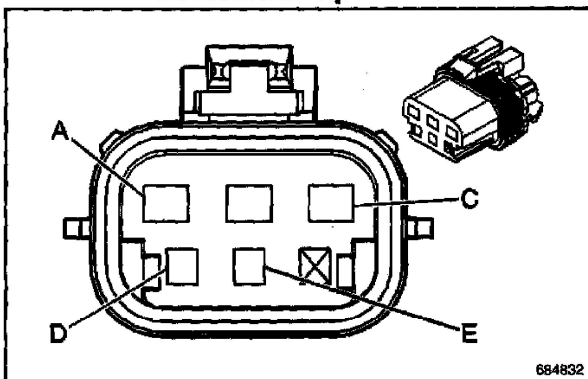

Windshield Wiper Motor

684832

Connector Part Information		<ul style="list-style-type: none"> • 12129126 • 5-Way F Metri-Pack Mixed Series (BLK) 	
Pin	Wire Color	Circuit No.	Function
A	BLK	1650	Ground
B	YEL	243	Accessory Voltage
C	PPL	92	Windshield Wiper Motor High Speed
D	DK GRN	113	Windshield Wiper Switch Signal 2
E	GRY	112	Windshield Wiper Switch Signal 1

Windshield Wiper Motor